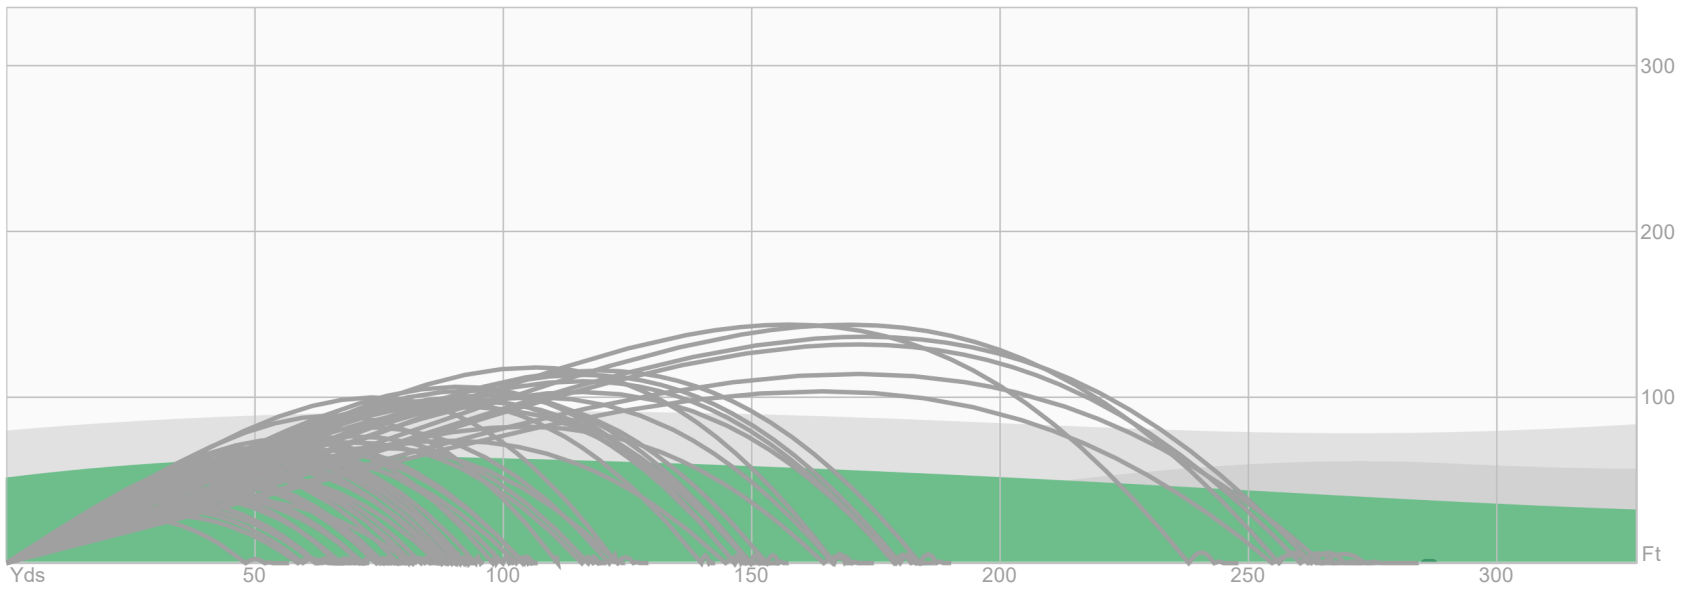

DISPERSION & TRAJECTORY

Target   Score
60yds   **60.5**

	Score	Carry Yds	Total Yds	Fr om Pin Ft
1.	87.0	58.7	68.8	7.8
2.	84.0	62.0	71.2	8.9
3.	21.0	48.0	56.8	36.2
4.	92.0	59.5	68.2	5.5
5.	21.0	71.6	77.5	36.2
6.	58.0	66.4	72.7	20.2
Aver age	60.5	61.1	69.2	19.1
Consistency	29.9	7.3	6.3	12.9