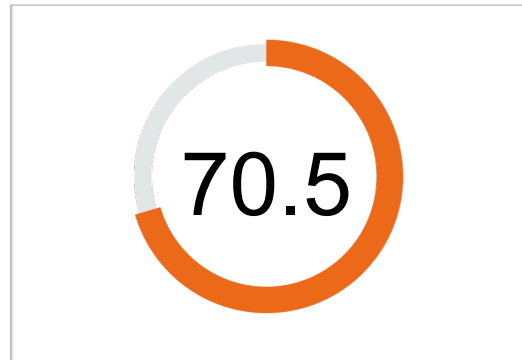

TRACKMAN COMBINE

The Track Man Combine consists of 60 shots to 10 different targets from 60 yards and up to driver shots

Combine Info

Player	Date	
	4/ 8/ 2025	
Age	Hcp	Wind
55	10	
Mode	Ball	Temp.
Indoor	Premium	77°F

Combine Score

Estimated Handicap

5

Your estimated handicap was calculated according to your test results and based on thousands of test results from other player's.