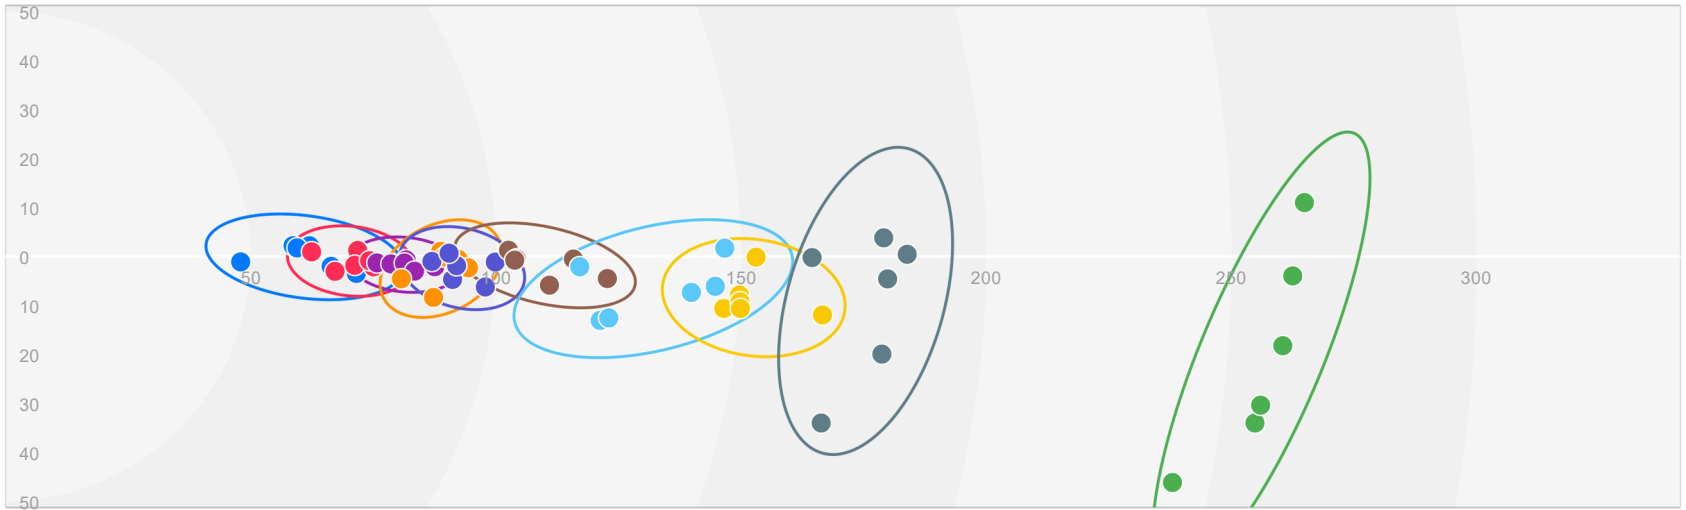

DISPERSION & TRAJECTORY

Target   Score
60yds   **60.5**

	Score	Carry Yds	Total Yds	Fr om Pin Ft
1.	87.0	58.7	68.8	7.8
2.	84.0	62.0	71.2	8.9
3.	21.0	48.0	56.8	36.2
4.	92.0	59.5	68.2	5.5
5.	21.0	71.6	77.5	36.2
6.	58.0	66.4	72.7	20.2
Aver age	60.5	61.1	69.2	19.1
Consistency	29.9	7.3	6.3	12.9