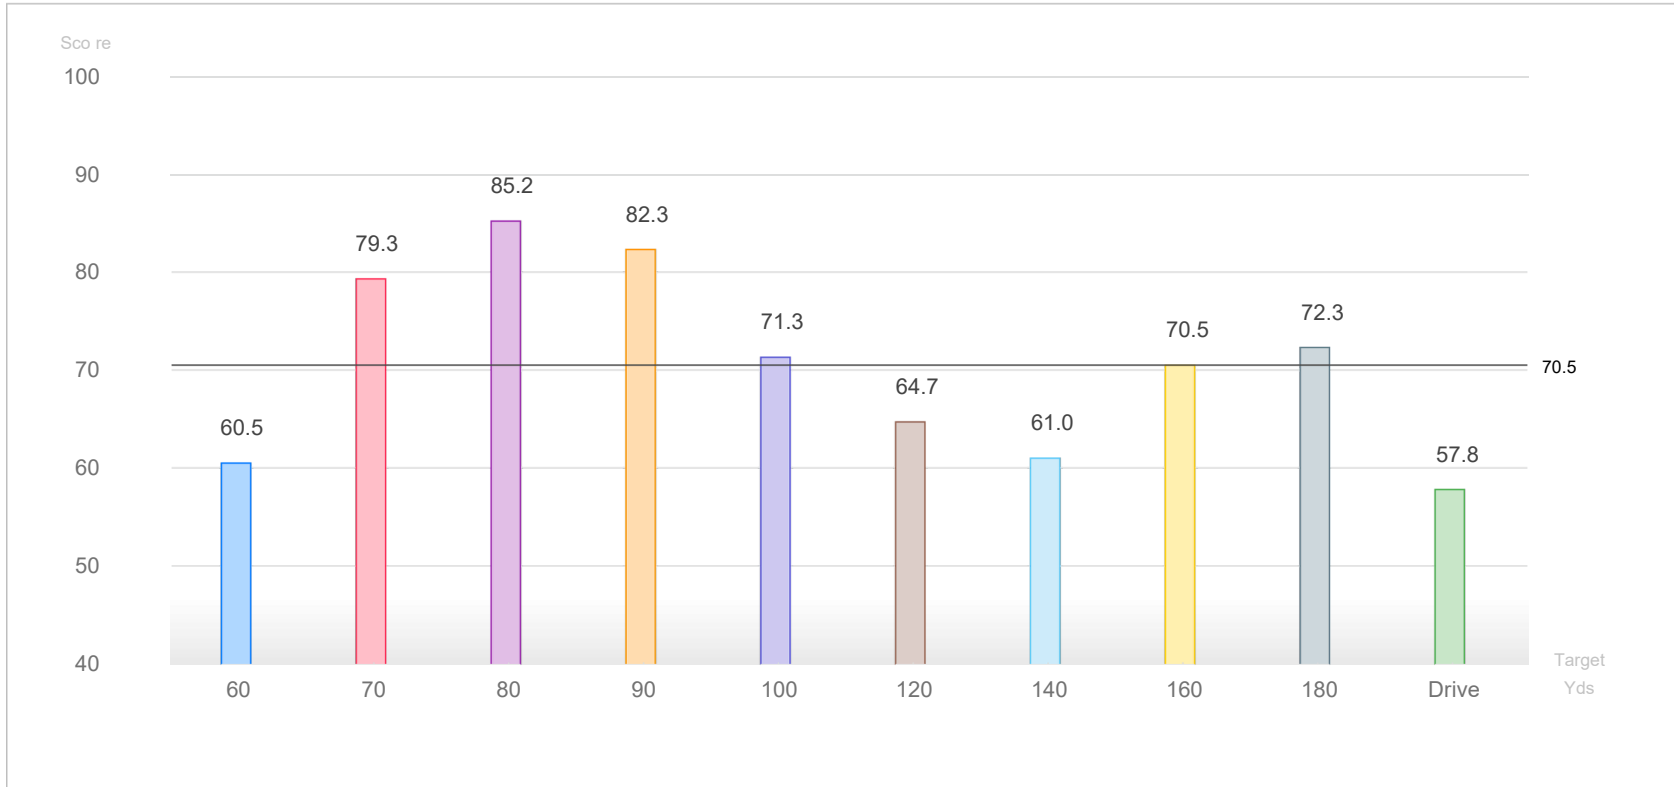

AVERAGE SCORE PER TARGET